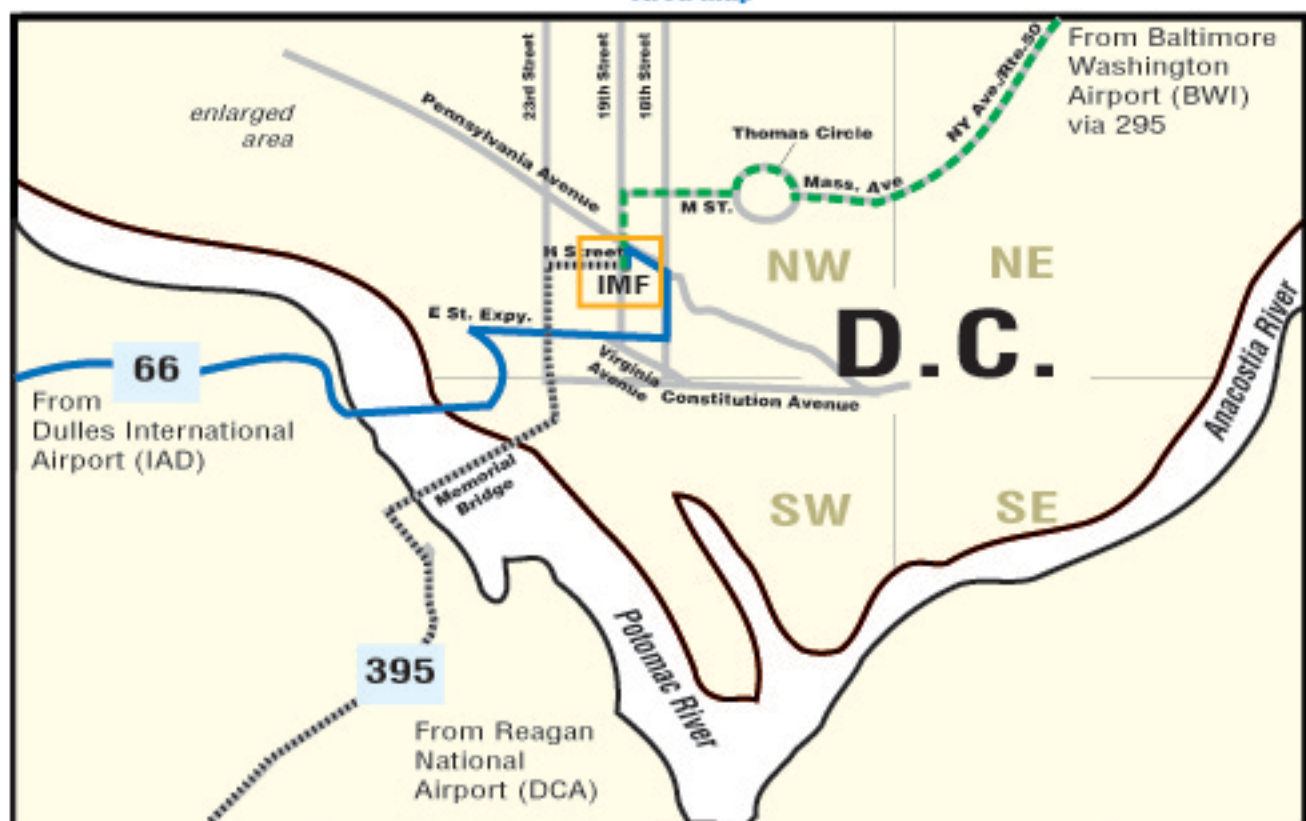

Area Map

How to get to the IMF Headquarters by Car

— from Dulles International Airport - IAD

1. Follow signs for Washington, D.C.
2. Continue on VA-267 (Dulles Access Road merges into VA-267) for about 16 miles.
3. Exit at I-66, heading towards Washington, D.C.
4. Exit at E Street, keep left.
5. Turn left on 18th Street, NW and go North about 1000 feet.
6. Turn left on Pennsylvania Ave NW and go Northwest for about 500 feet.
7. Turn left on 19th Street, NW.
8. IMF Headquarters is located at 700 19th Street, NW.

— from Reagan National Airport - DCA

1. Follow signs for Washington, D.C., taking George Washington Parkway North.
2. Exit at US-50 W on the left towards Memorial Bridge/Arlington Cemetery.
3. Keep left.
4. Merge onto Arlington Memorial Bridge.
5. Turn left on 23rd Street NW.
6. Turn right on H Street NW.
7. Turn right on 19th Street NW.
8. IMF Headquarters is located at 700 19th Street, NW.

— from Baltimore Airport - BWI

1. Follow signs to I-95 West to Baltimore/Washington.
2. Take Exit 2B MD 295 South Baltimore/Washington Parkway.
3. Continue on MD-295, Baltimore/Washington Parkway and go Southwest for about 24 miles.
4. Follow the signs to Washington.
5. Merge onto US-50 West.

6. Stay straight to go onto New York Avenue, NW.
7. At 7th Street, NW, New York Avenue becomes Mount Vernon Place, NW.
8. Continue straight for 1 block, merge right onto Massachusetts Avenue.
9. Continue on Massachusetts Avenue to Thomas Circle.
10. Take Thomas Circle around to M Street, NW.
11. Continue on M Street, NW to 19th Street NW.
11. Turn left onto 19th Street, NW.
12. IMF Headquarters is located at 700 19th Street, N.W.